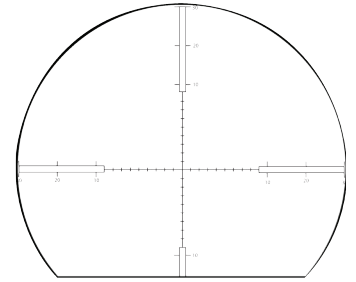

'D1320M

The Spotter LRF PRO is the first of its kind—a combined spotting scope/laser rangefinder system. It makes it faster, easier and more accurate than ever before to acquire range, inclination and azimuth data on long-distance targets.

This model is built to MIL-STD-810G standards and is fully ruggedized to handle real-world military deployment. With 15-45x variable magnification, fully multi-coated optics, an etched mil-dot reticle, Bluetooth/USB output and LED display, the Spotter LRF PRO is among the most versatile optics you can bring with you to the field. This model is compatible with an Android™-based application, Bluetooth capability (BT version) with Kestrel ballistic calculator, and other peripheral devices. Users can now communicate with the SEEKER M using Newcon Optik's new NC Cronus™ app.

Optical	
Magnification (x)	15 - 45
Objective lens (mm)	60
Exit pupil diameter (mm)	4.17 - 1.34
Eye relief (mm)	25 - 26
Field of view (°)	3.4 (15x) - 1.2 (45x)
Axial resolution (center), (arcsec)	3.0
Diopters adjustment range, dpt	± 5
Device focusing range (m)	8 - ∞
Laser Rangefinder	
Eye safety	Class 1, eye safe
Peripheral Compatibility	Bal Comp, AFS, PC, Android™
Peripheral Compatibility (Optional)	PLGR, BT and Available plug-ins for CivTAK/ATAK
Wavelength (nm)	1550
1064 nm laser protection	Optional
Specified Measuring range (m)*	10 - 3,000
Display	
Aiming reticle type	Etched reticle (MIL Dot)
Display type	Customized matrix OLED
Display brightness control	Manual (8 levels)
Mechanical, Electronics and Environmental	
Dimensions (mm)	280x140x105
Weight with battery (g)	1,590
Operational temperature (°C)	-35 to +55
Storage temperature (°C)	-45 to +65
Waterproof	1m/30min
Environmental conditions	MIL-STD-810G
Tripod mounting pad	Yes
3-axis digital compass	Yes
Internal power supply	2x CR123 Lithium
Battery life (# of measurements)	5,000
Nitrogen filled	Yes
Interface	USB, Bluetooth (Optional)

*2.3m x 2.3m NATO standard target